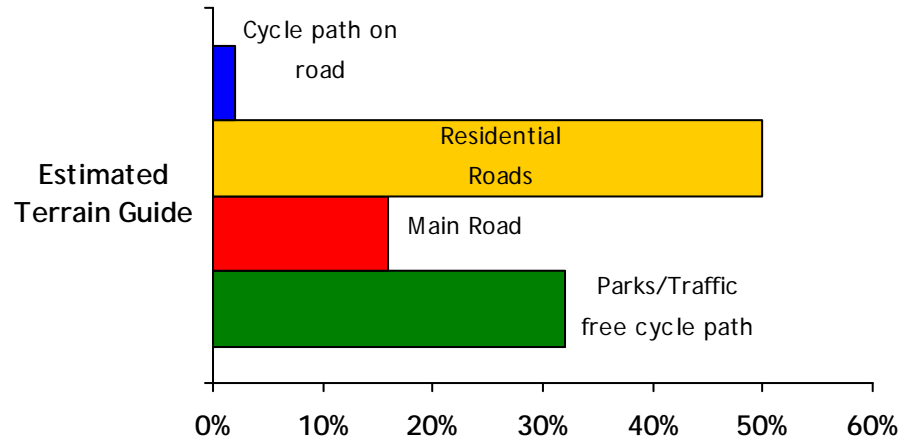

Orpington to London Cycle Route Terrain & Gradient

Because this circuit can be joined at any point, no cycle difficulty rating is included