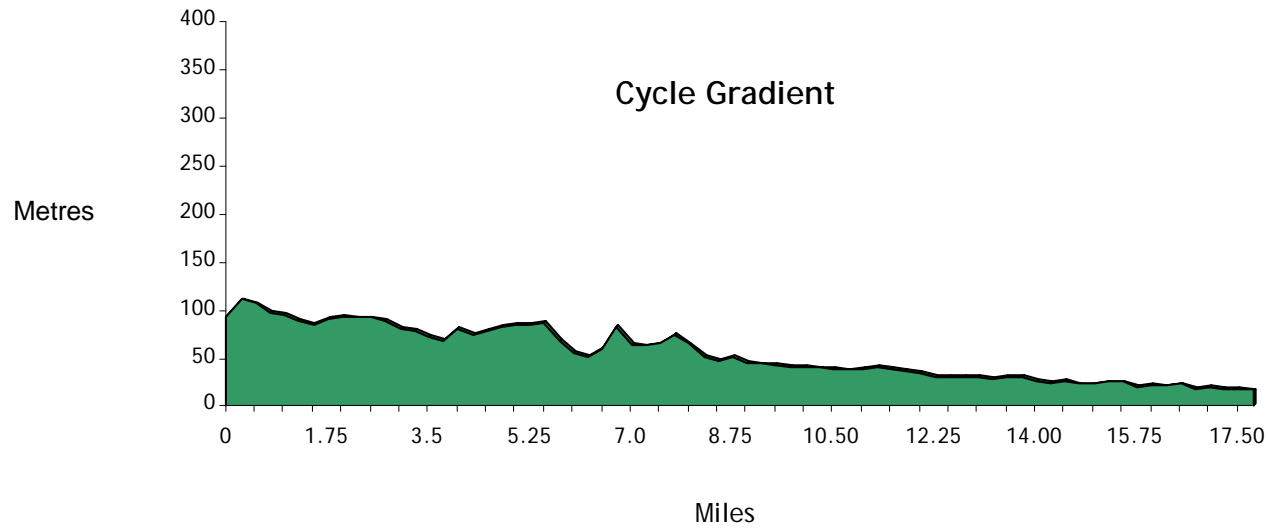

Orpington to London Cycle Route Terrain & Gradient

Because this circuit can be joined at any point, no cycle difficulty rating is included